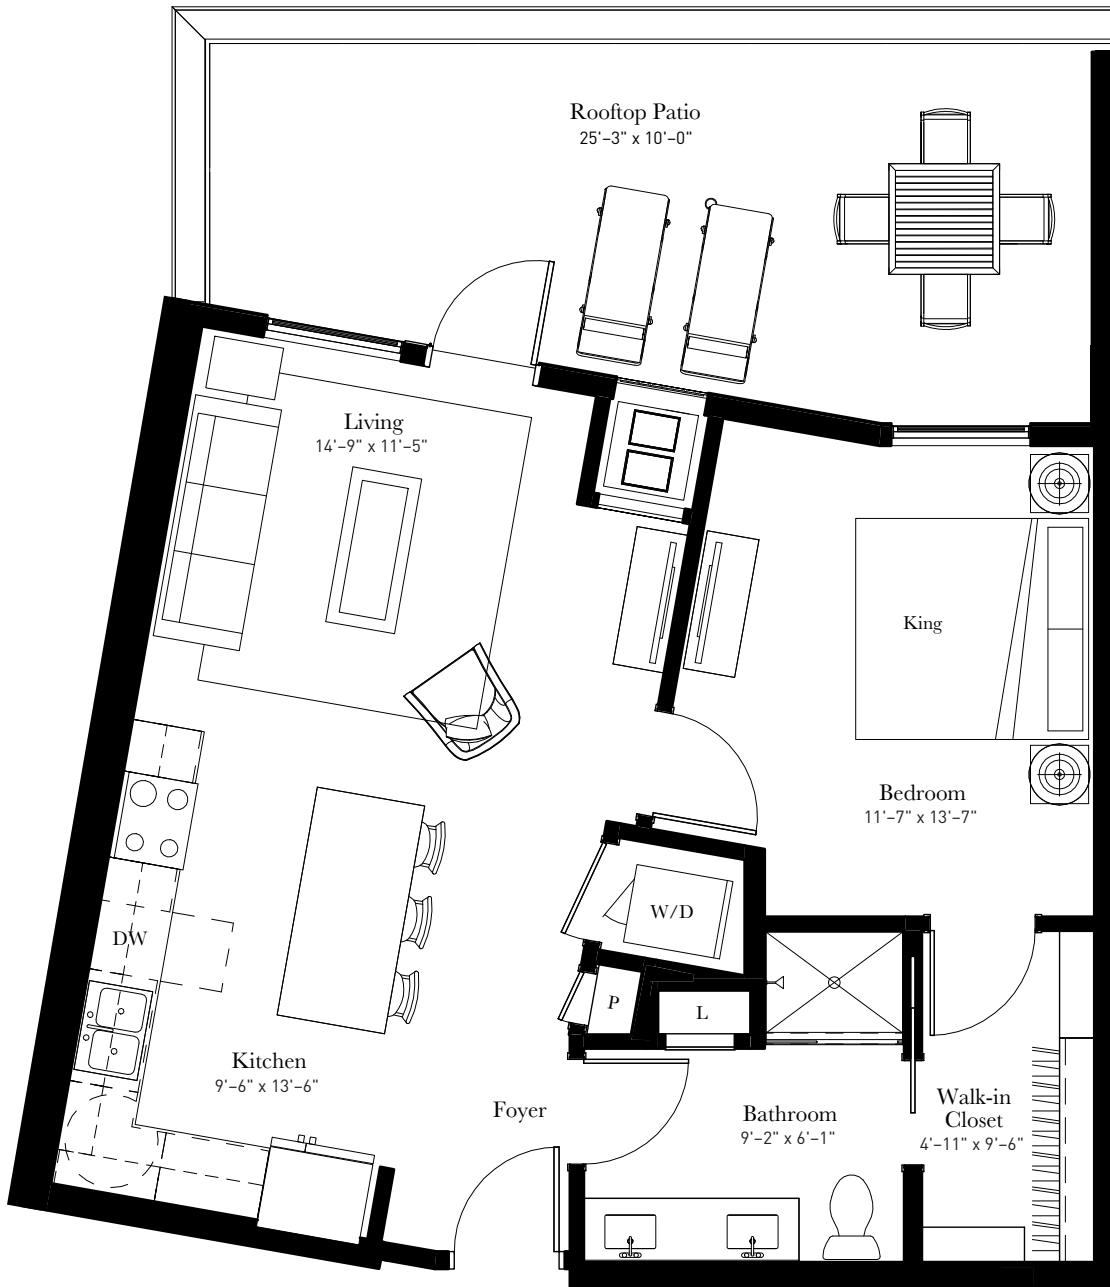

## Yarrow (A4.1)

1 Bed | 1 Bath  
724 sq. ft.

This 1-bedroom is a luxurious dream come true. You'll entertain with ease with this expansive kitchen with seated island that flows into the living area and out to the amazing roof-top patio. Rest easy in the spacious master suite with attached bath with dual vanities. Plus, there's room for everything in the walk-in closet.

651-369-9913 | 9000 City Place Blvd. | Woodbury, MN 55125 | [LiveAspireAtCityPlace.com](http://LiveAspireAtCityPlace.com)

All floor plans are artist's renderings for illustrative purposes and may not be to scale. All dimensions and distances are approximate and may vary. All photos and views are approximate representations and may not depict actual product. Not all features are available in every residence. All specifications, availability, and pricing are subject to change.