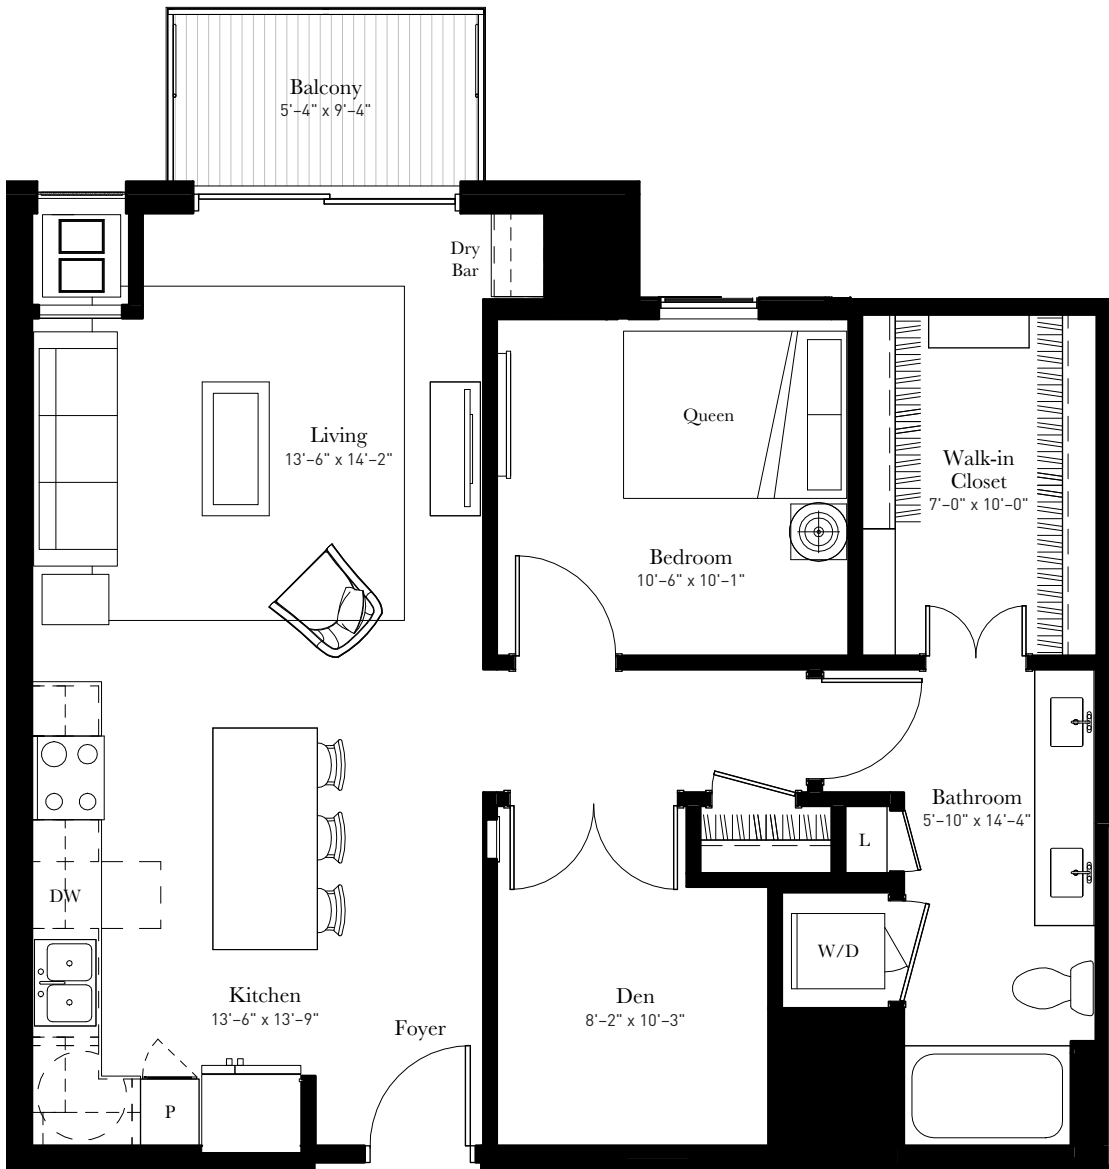

Prairie Lily (A9.1)

1 Bed + Den | 1 Bath
892 sq. ft.

This 1-bedroom plus den has it all. You'll love to cook and entertain in the kitchen with a seated island and living area with dry bar. The separate bath features a spacious walk-in closet, dual vanities, and tub-shower combo.

651-369-9913 | 9000 City Place Blvd. | Woodbury, MN 55125 | LiveAspireAtCityPlace.com

All floor plans are artist's renderings for illustrative purposes and may not be to scale. All dimensions and distances are approximate and may vary. All photos and views are approximate representations and may not depict actual product. Not all features are available in every residence. All specifications, availability, and pricing are subject to change.