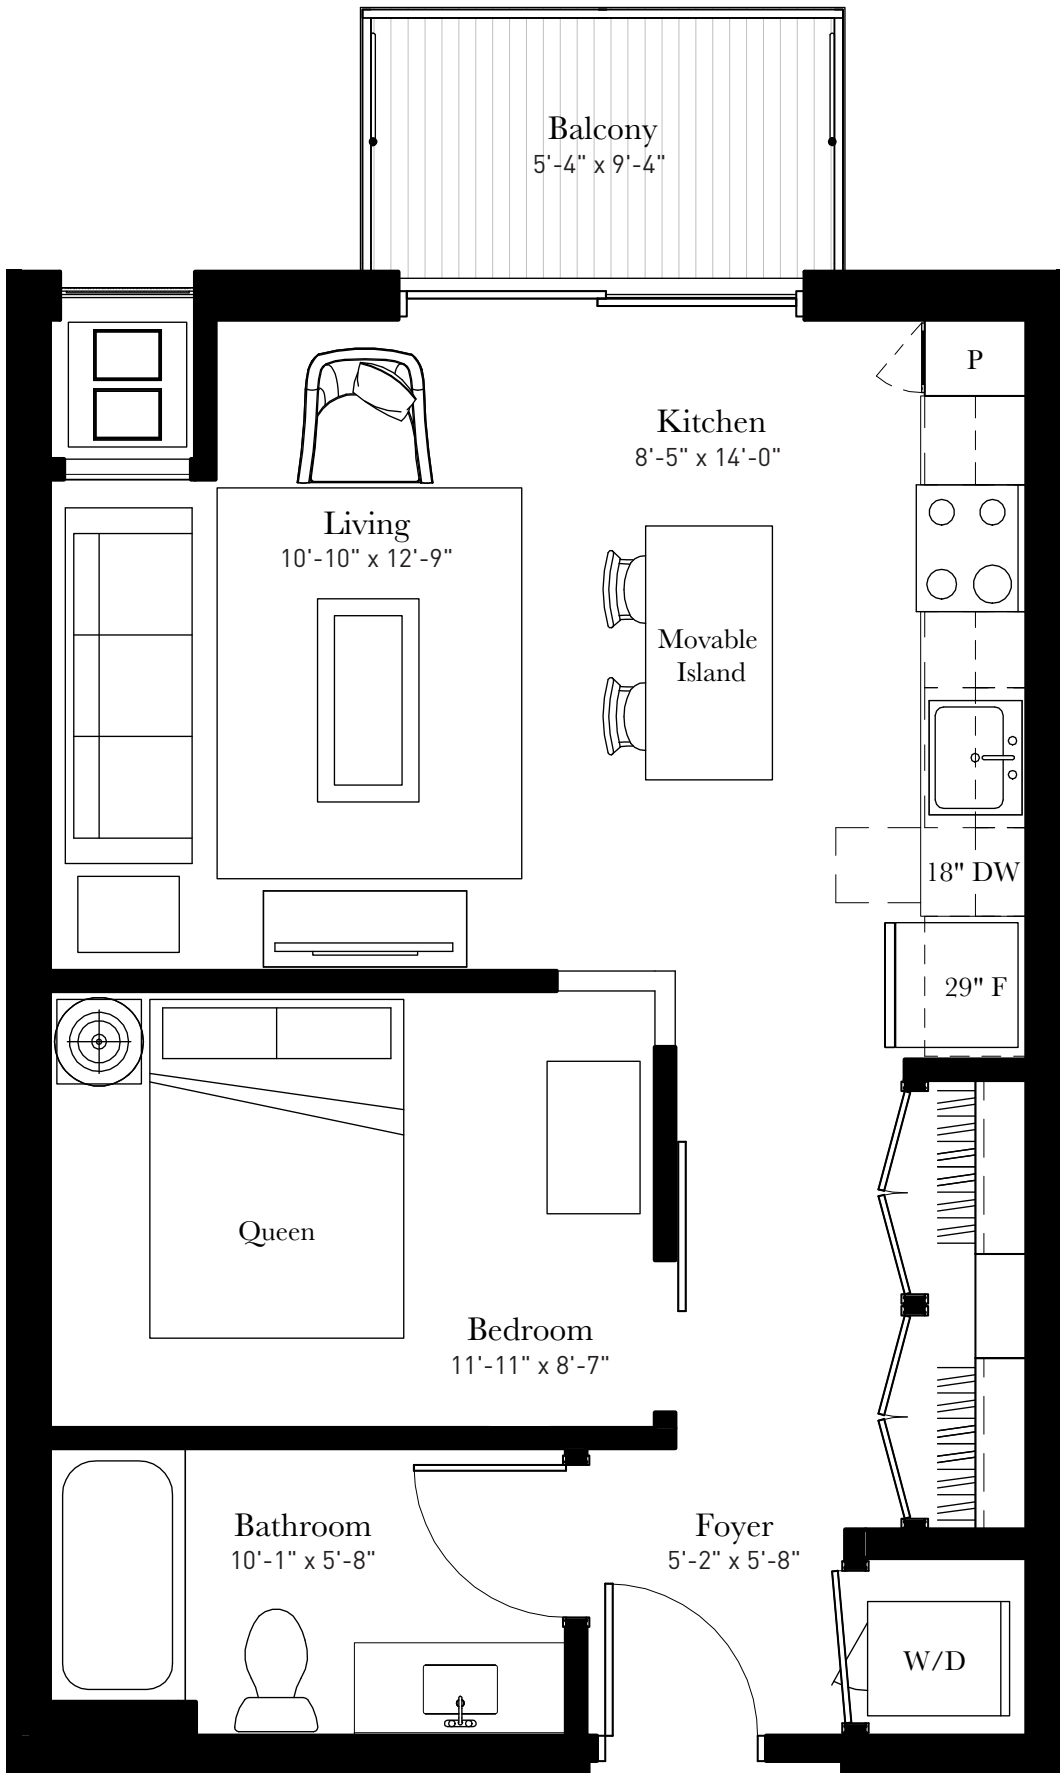

Laurel (S1)

Studio | 1 Bath
577 sq. ft.

This perfectly designed home is complete with a semi-private bedroom, movable island, tub and shower combo, and full-sized stackable washer and dryer making studio living comfortable and smart.

651-369-9913 | 9000 City Place Blvd. | Woodbury, MN 55125 | LiveAspireAtCityPlace.com

All floor plans are artist's renderings for illustrative purposes and may not be to scale. All dimensions and distances are approximate and may vary. All photos and views are approximate representations and may not depict actual product. Not all features are available in every residence. All specifications, availability, and pricing are subject to change.